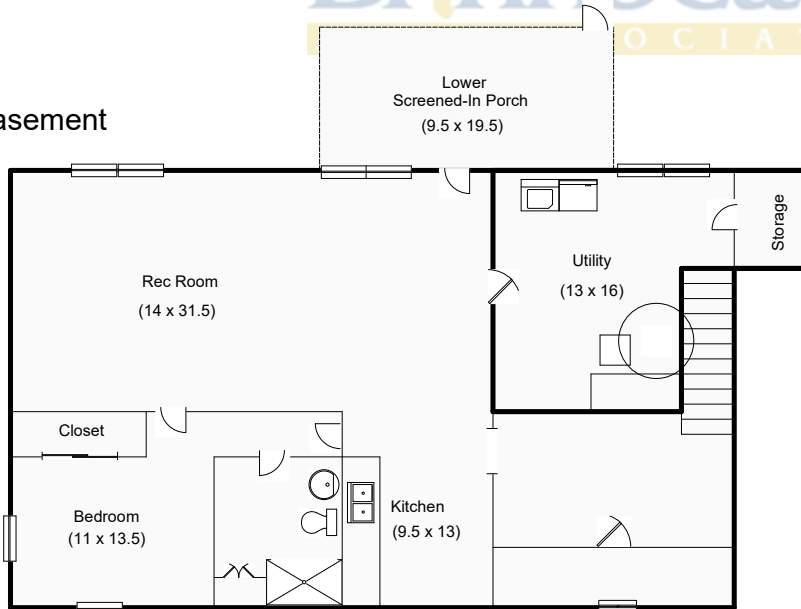

Basement

Information deemed reliable but not guaranteed

210 S. Westdale Avenue Decatur IL 62522

Brinkoetter Realtors
The Key Team
Office: 1-855-KEY-TEAM
Mobile: 217-972-2867
Email: keyteam@brinkoetter.com
Web: <http://www.217keyteam.com>

Area:	Sq. Ft.
Main Level	1,610
Fin. Basement	1,169
Unf. Basement	255
Garage	344
Back Entry	26
Porch	185