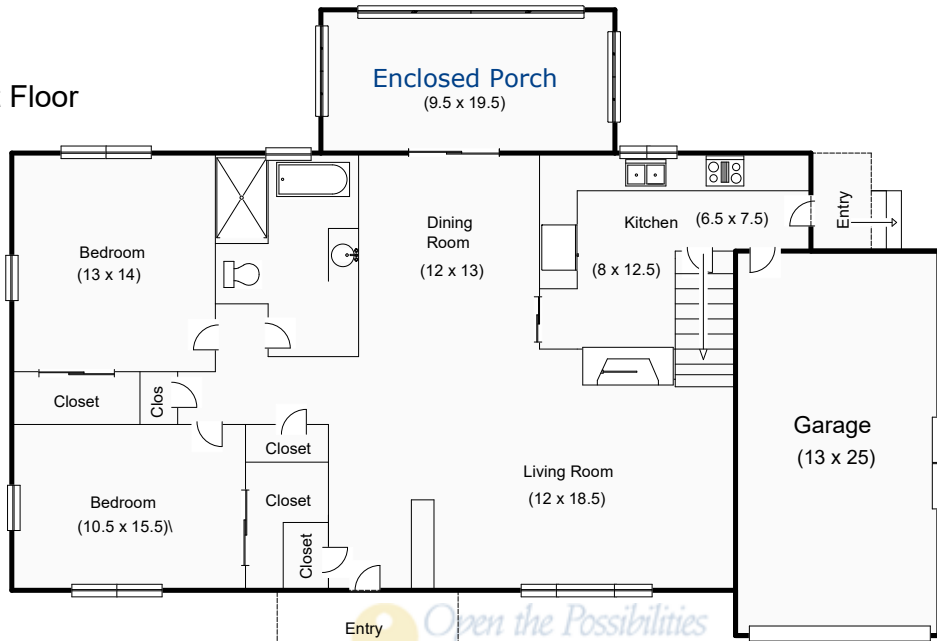

First Floor